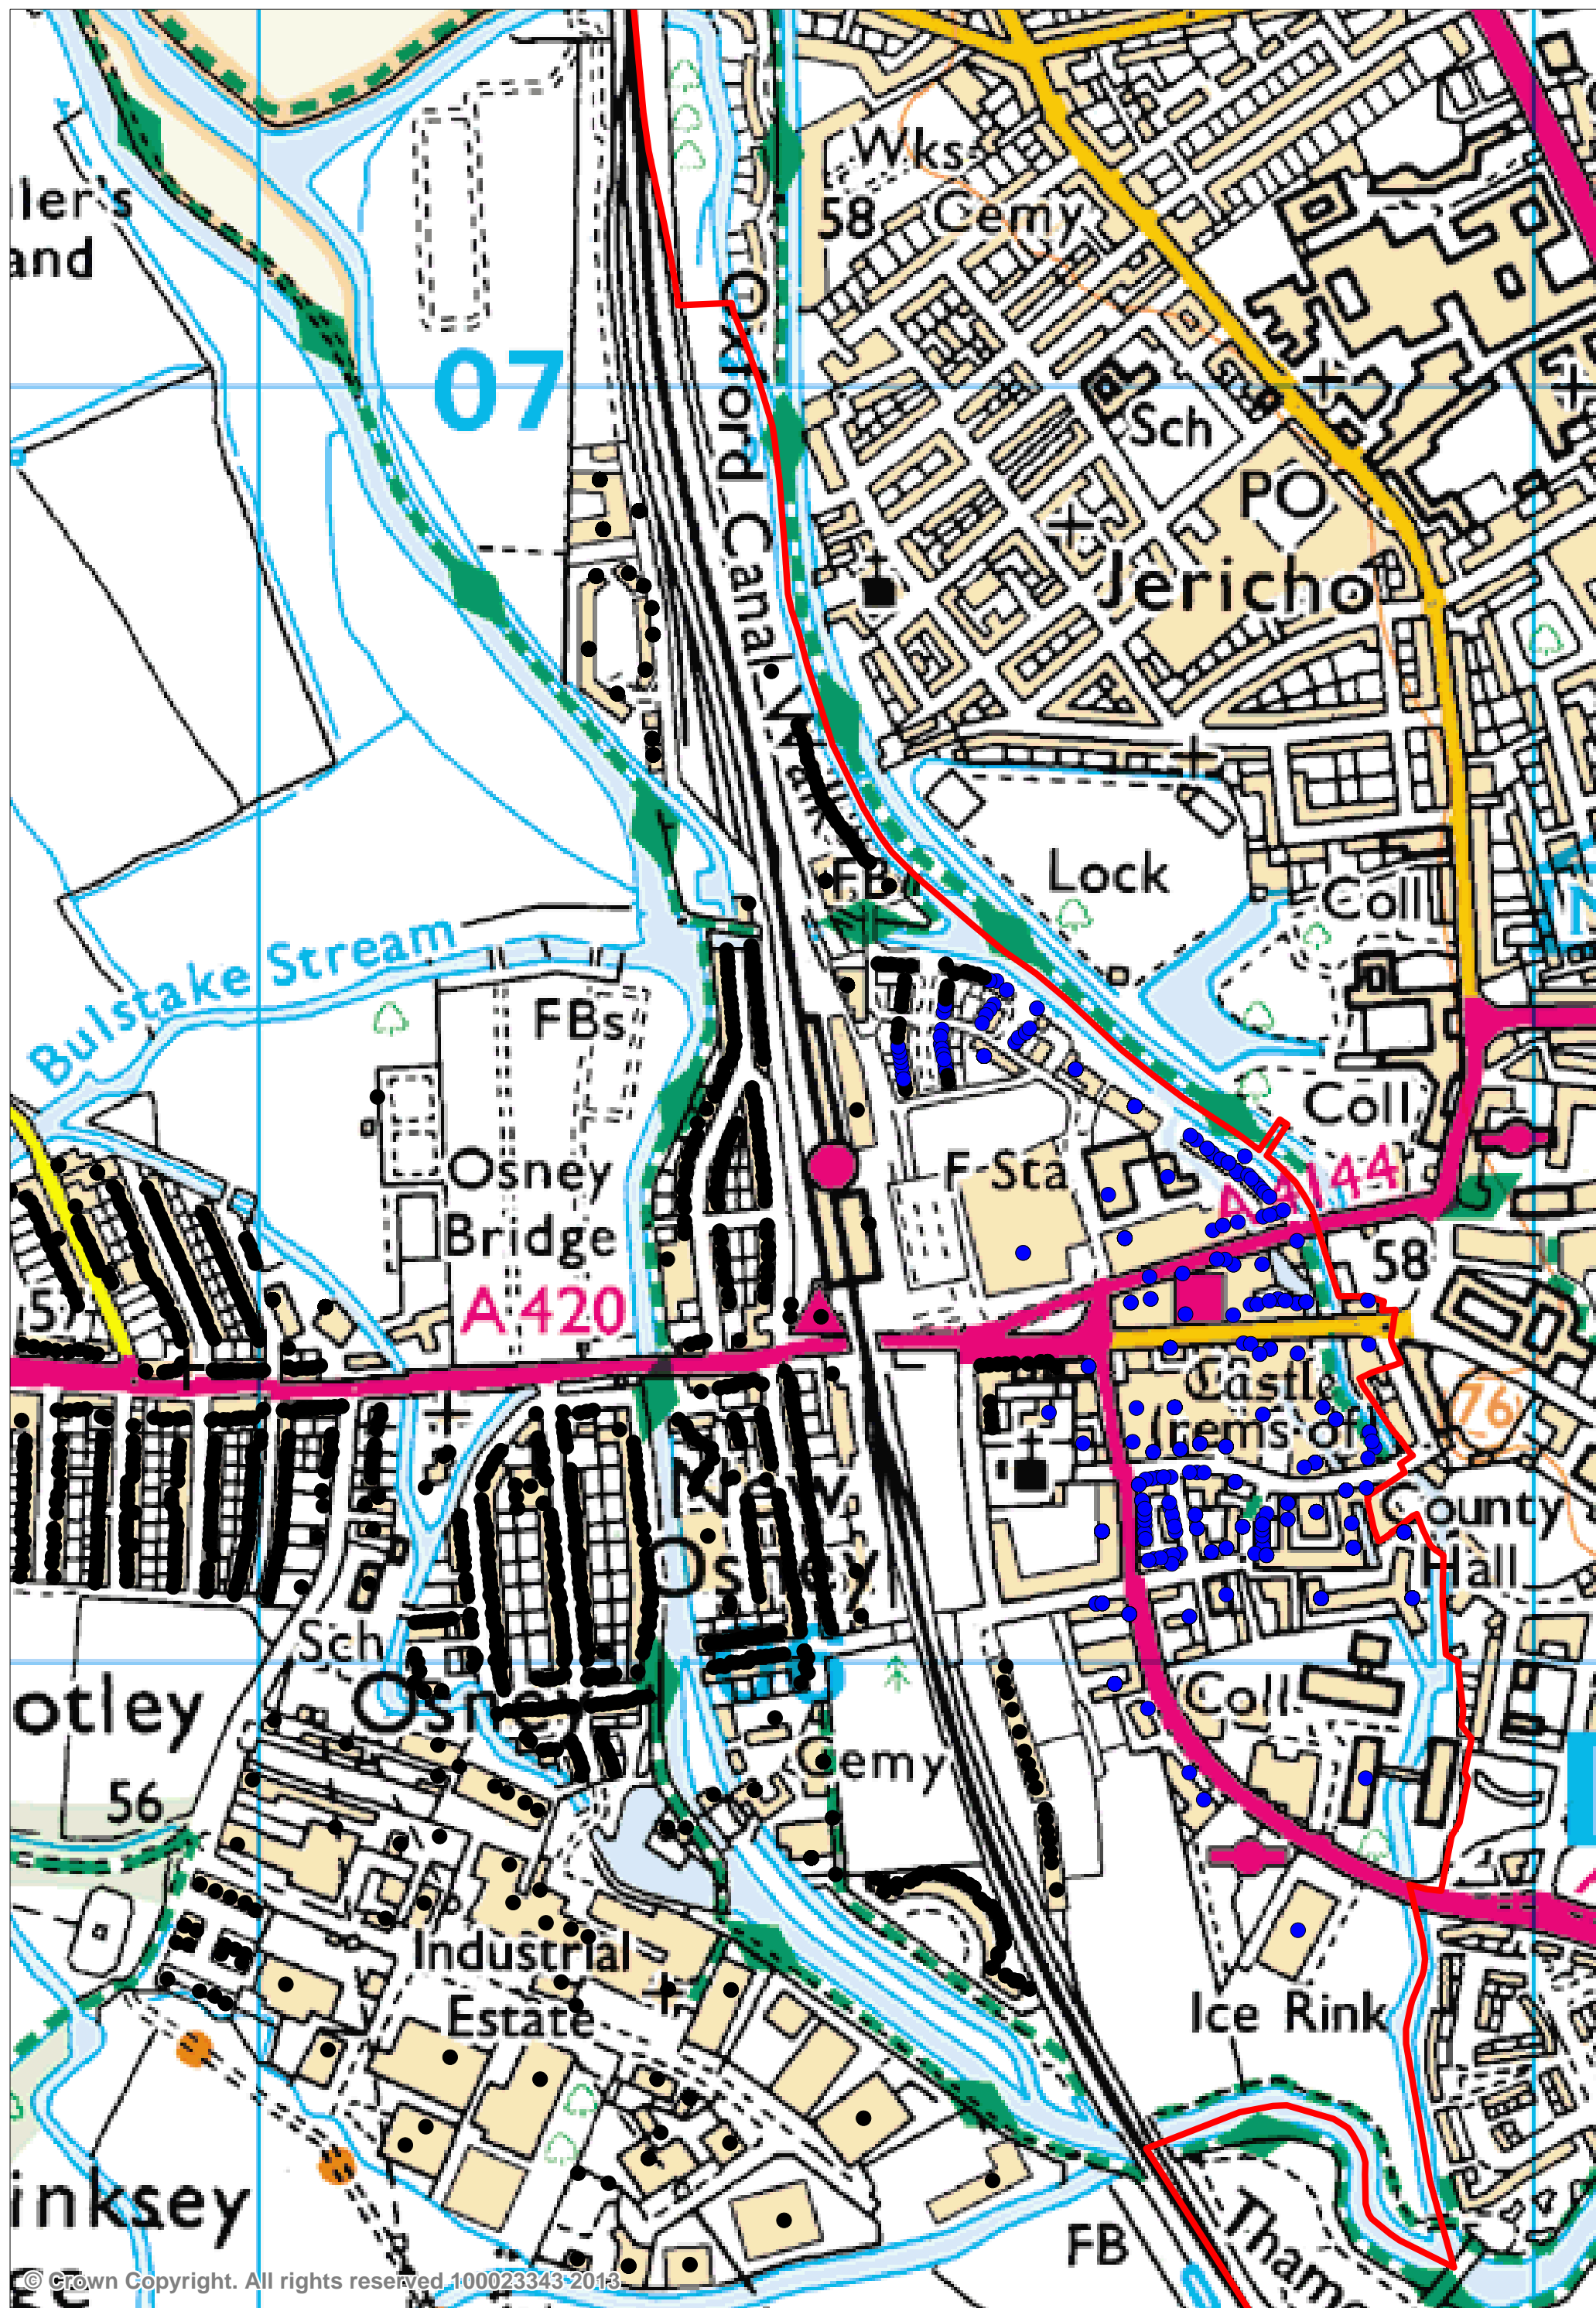

Addresses associated with Matthew Arnold School, Cumnor, Oxford (profile of Oxford City Centre)

Key to map

Addresses marked with a black dot are closest to Matthew Arnold School, Cumnor, Oxford

Addresses marked with a blue dot are closest to Cheney School, Headington, Oxford

Addresses marked with a white dot are closest to The Cherwell School, Oxford

The first map shows addresses measured to their closest school and takes into account The Cherwell School, Oxford. The second map does not take this school into account.