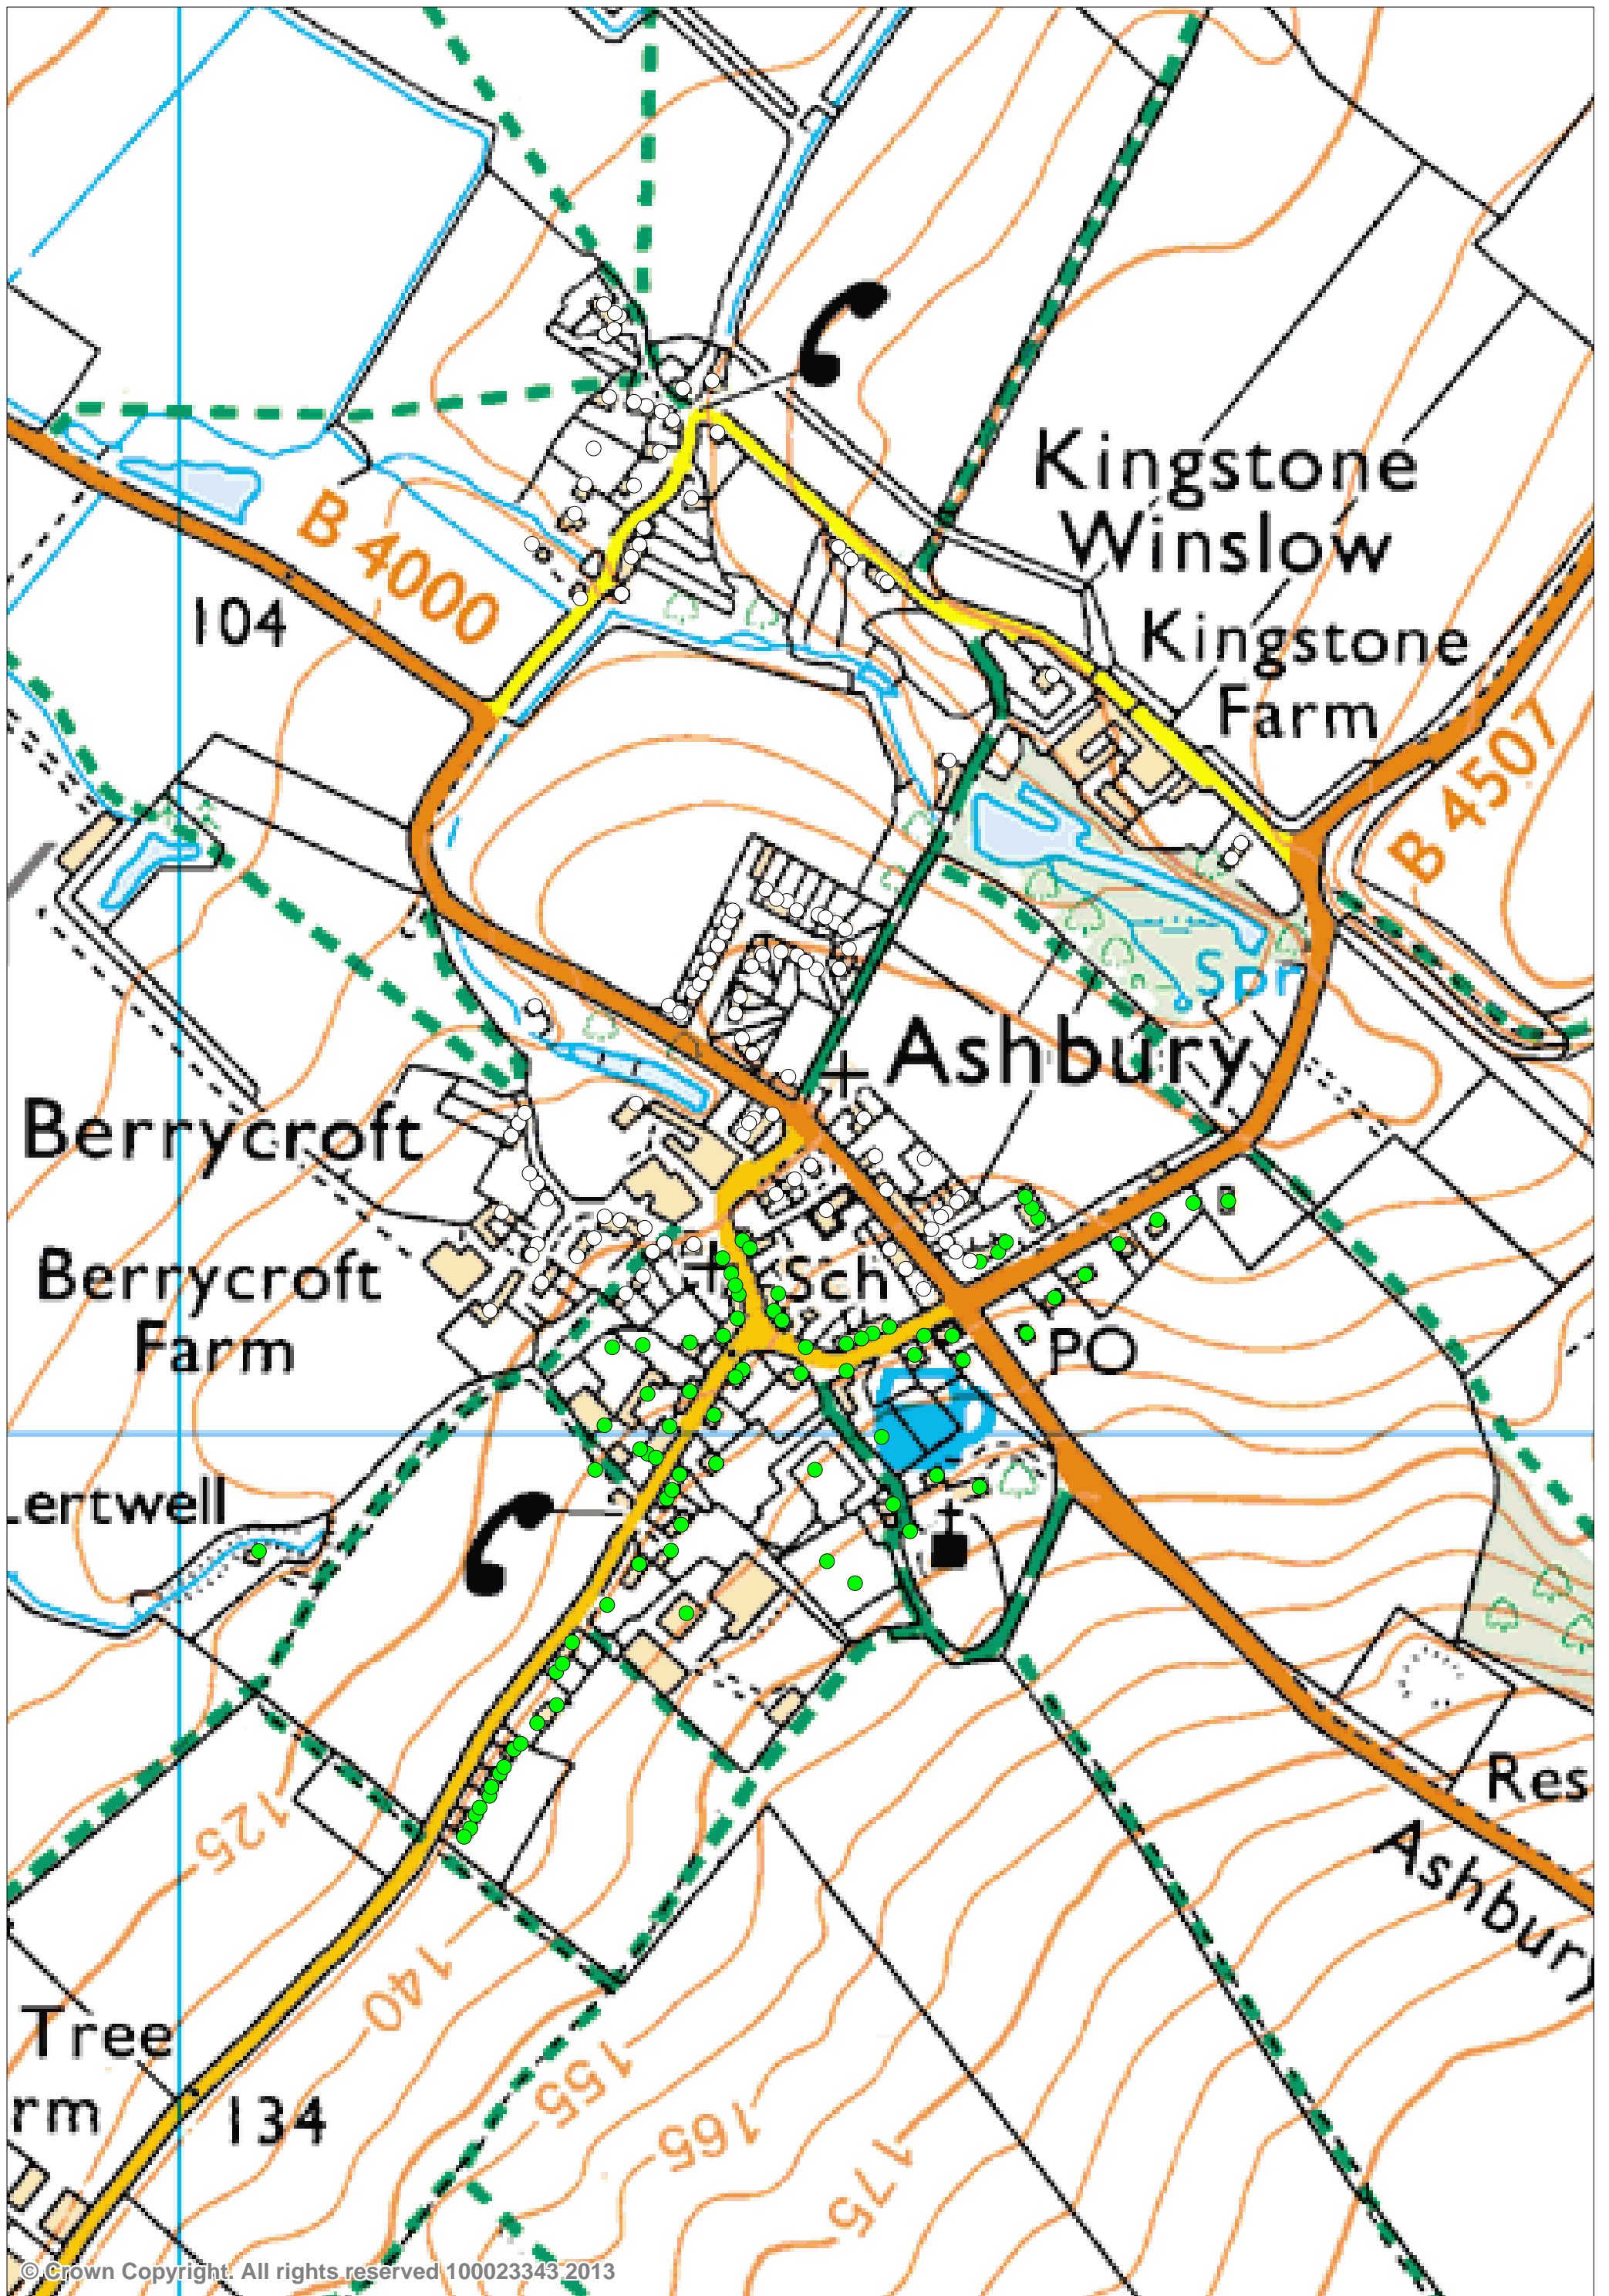

Addresses associated with Faringdon Community College (profile of Ashbury village)

## Key to map

Addresses marked with a white dot are closest to Highworth Warneford School (Swindon)

Addresses marked with a light green dot are closest to The Dorcan Academy (Swindon)