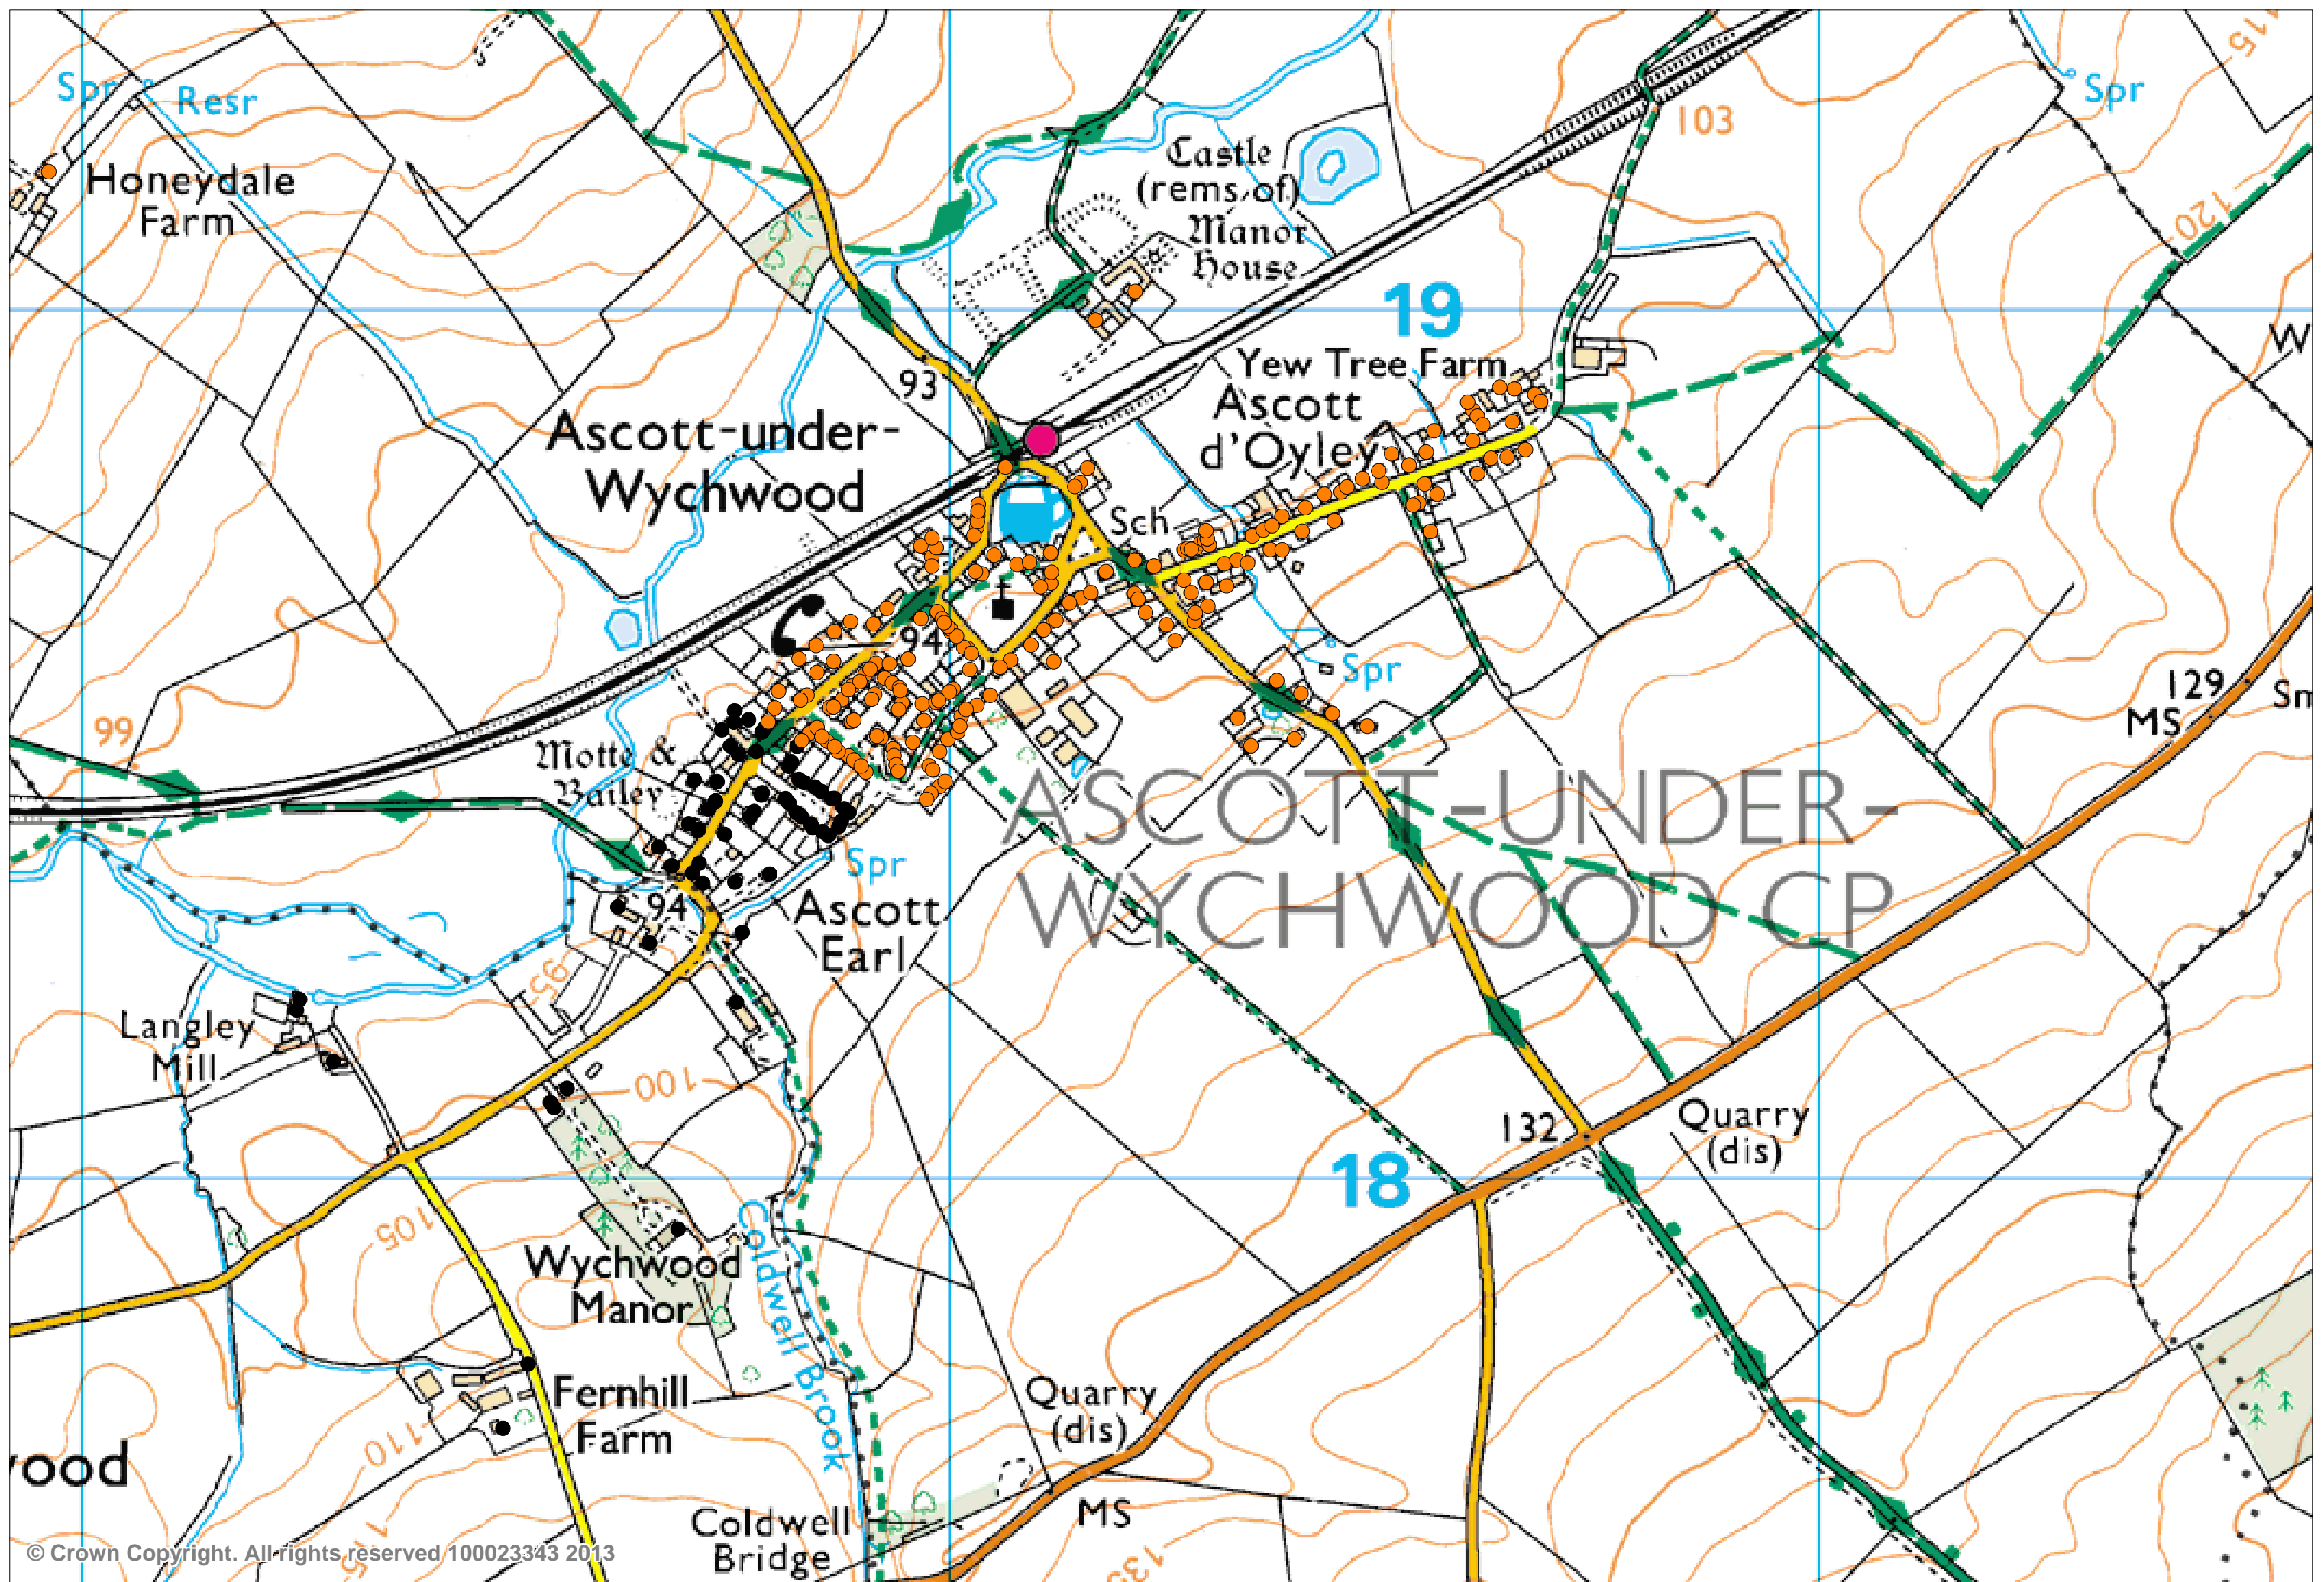

Addresses associated with Burford School (profile of Ascott-under-Wychwood village)

Key to map

Addresses marked with a black dot are closest to Burford School

Addresses marked with an orange dot are closest to Chipping Norton School