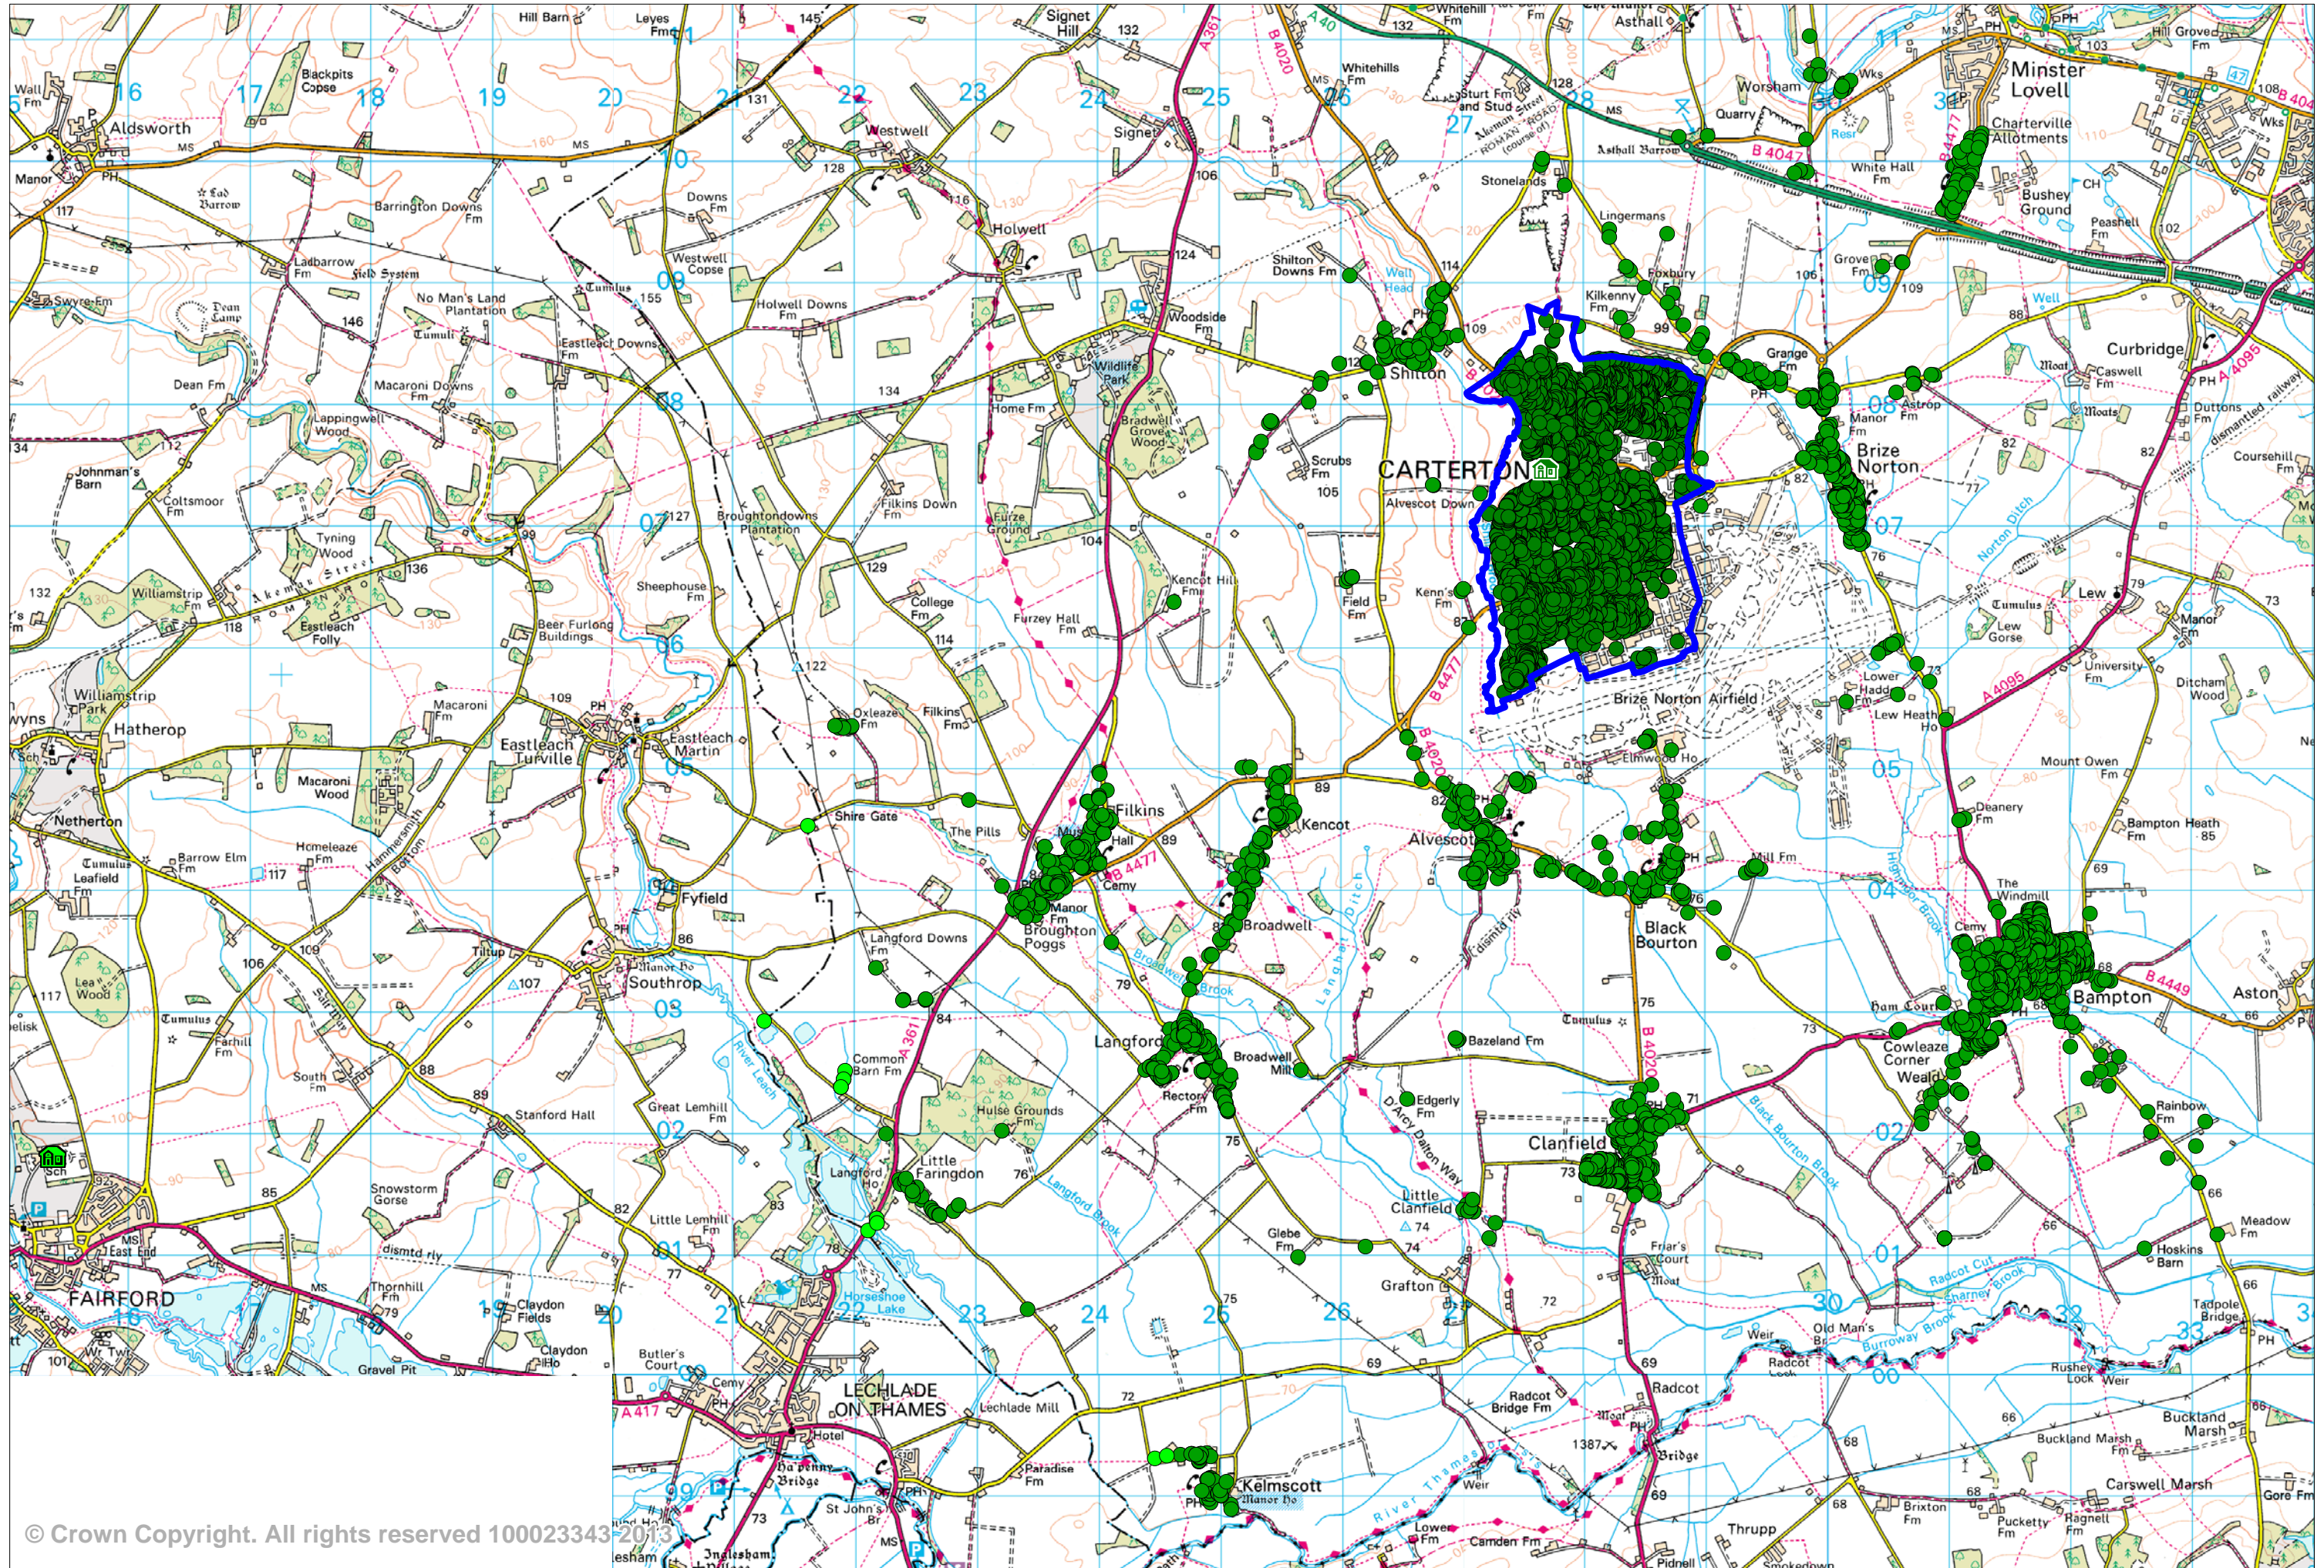

Carterton Community College with closest addresses

Carterton Community College

All addresses within the designated (catchment) area of Carterton Community College colour-coded to their nearest secondary school and addresses outside the designated (catchment) area of Carterton Community College which are closer to that school than to any other secondary school.

Addresses within the designated (catchment) area:

- Carterton Community College 6,327

Addresses outside the designated (catchment) area:

- Carterton Community College 3,025
- Farmor's School (Gloucestershire) 13

There are 13 addresses which are closest to Farmor's School. Oxfordshire County Council would already provide free home to school transport for any child living at any of these addresses, were the child to have a place at that school. However, there would be no guarantee that places would be available at Farmor's School for children living in Oxfordshire.

For all 13 addresses closest to Farmor's School, the second closest school is Carterton Community College.