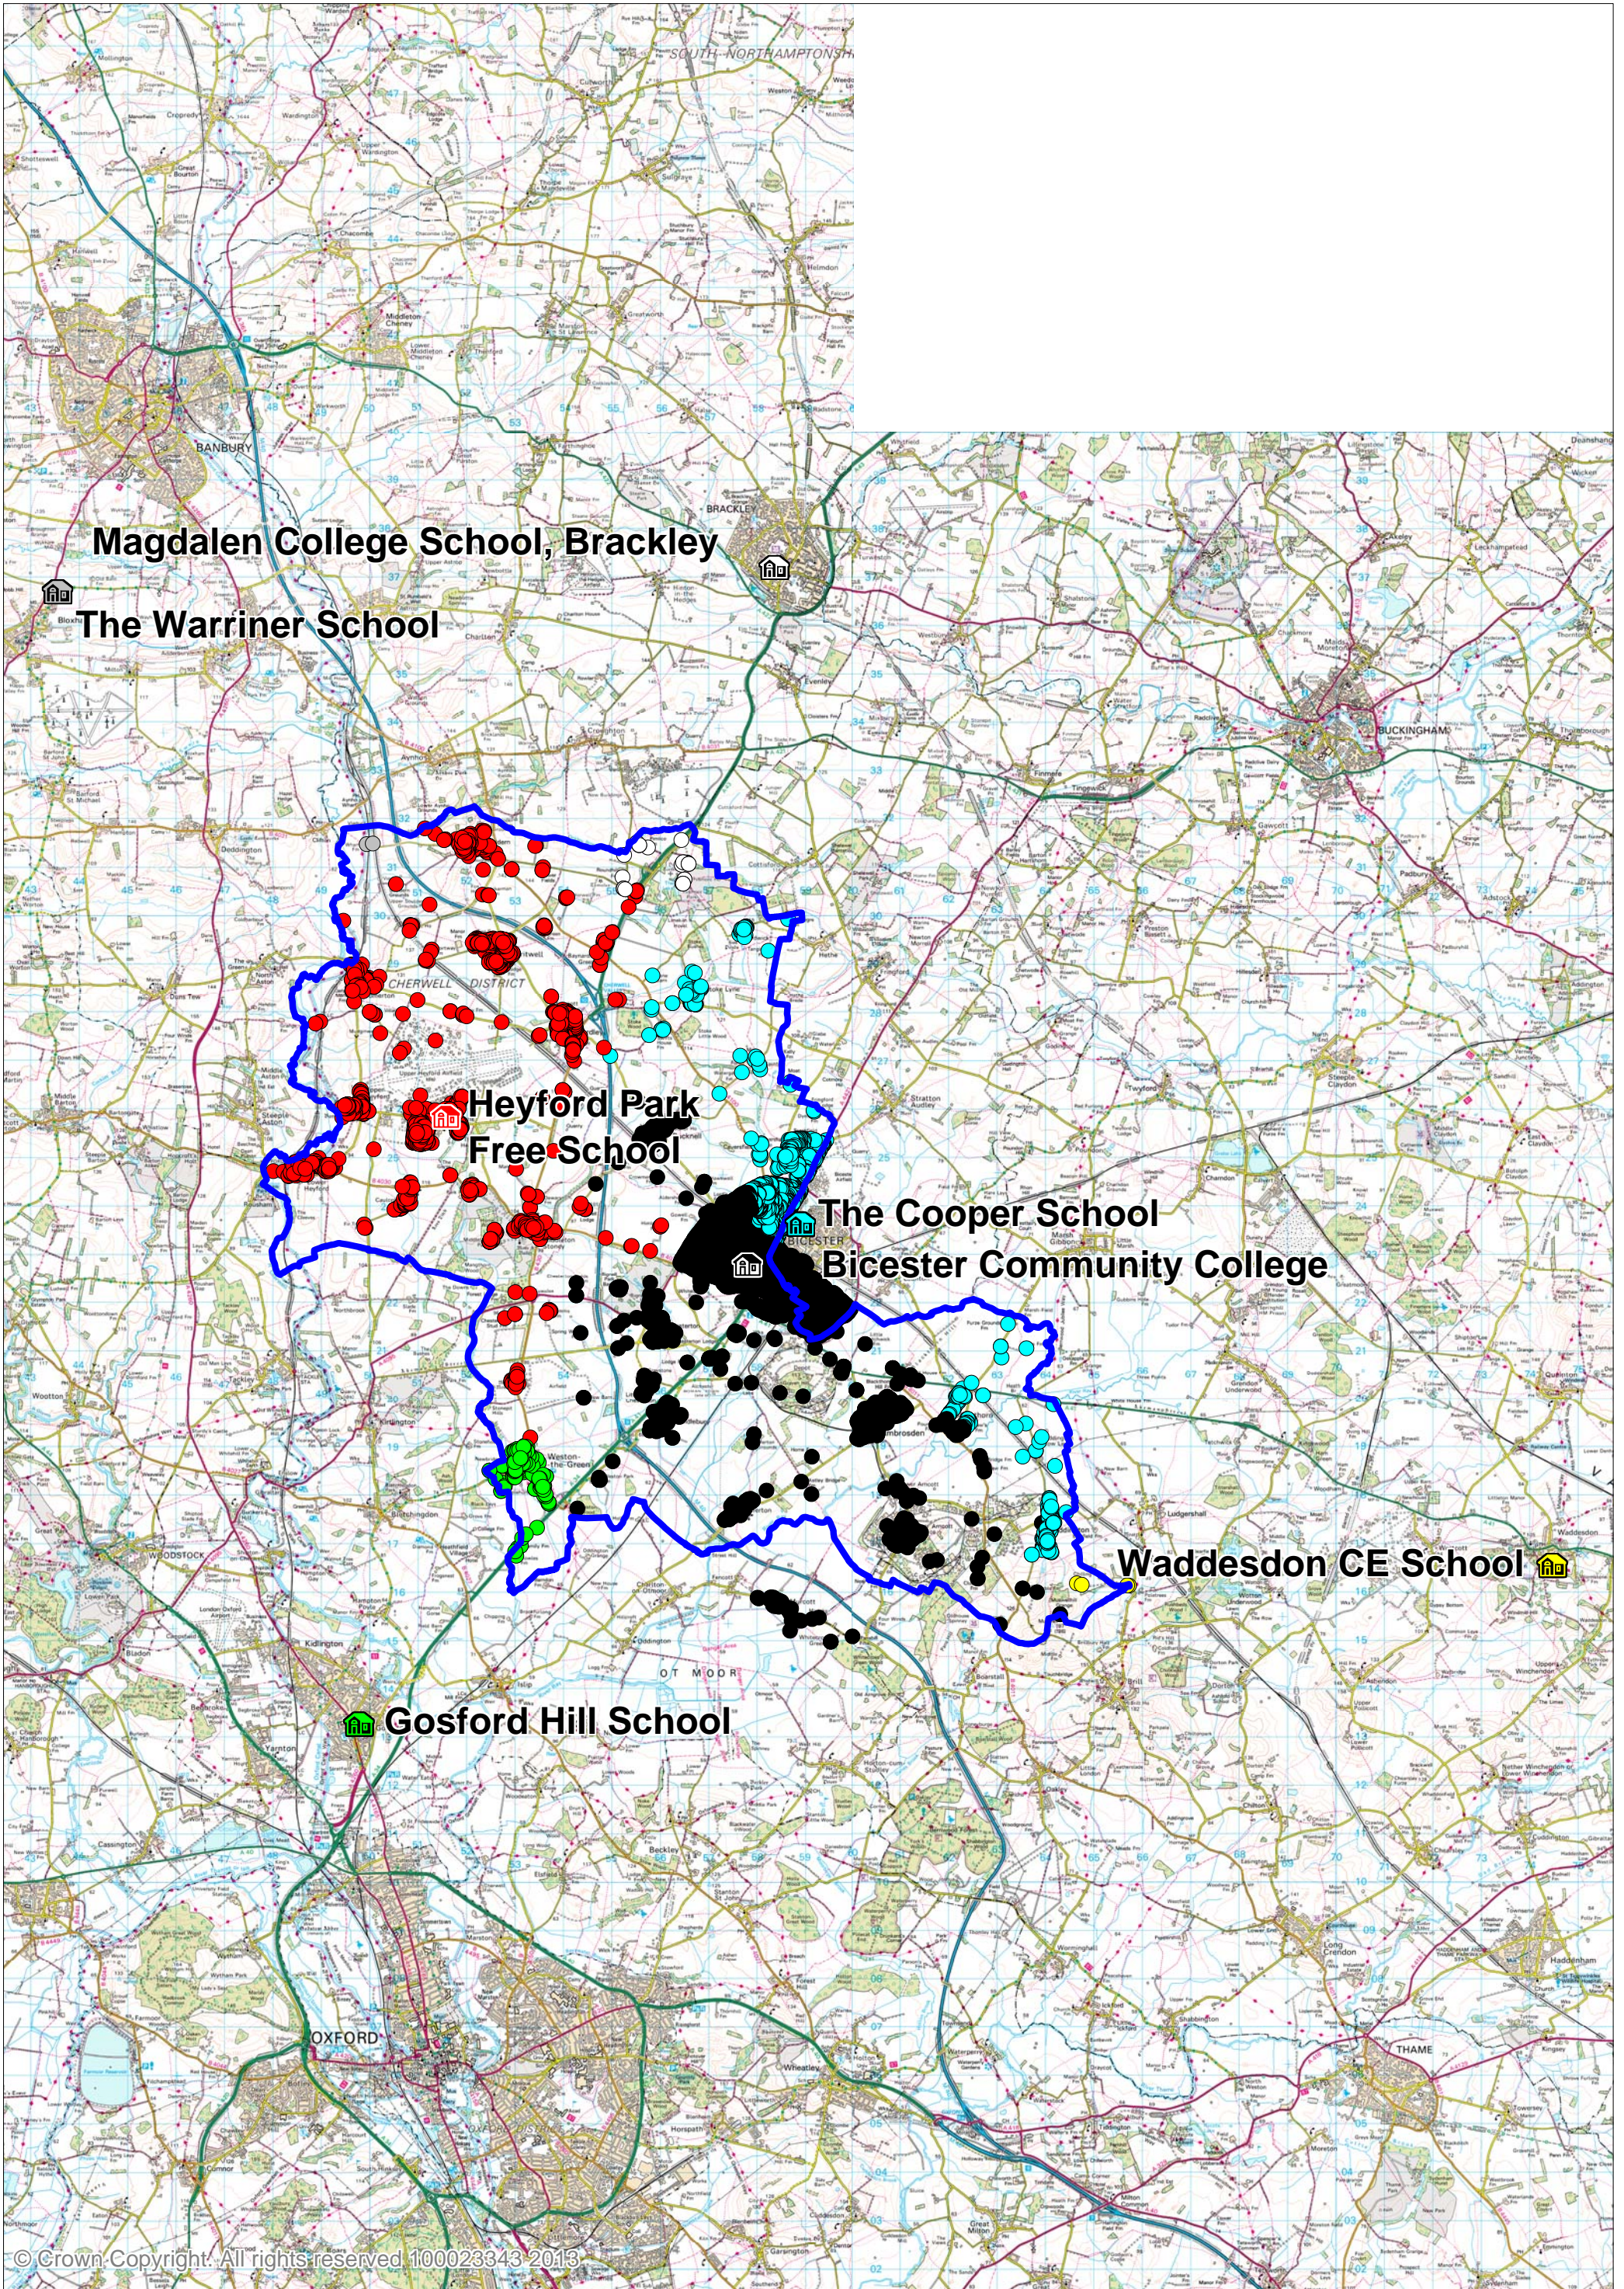

# Addresses associated with Bicester Community College

## **Bicester Community College**

All addresses within the designated (catchment) area of Bicester Community College colour-coded to their nearest secondary school and some addresses outside the designated (catchment) area of Bicester Community College which are closer to Bicester Community College than to any other secondary school.

Addresses within the designated (catchment) area:

● Bicester Community College	7,630
● The Cooper School (Bicester Town)	2,248
● The Cooper School (Caversfield)	680
● The Cooper School (north-west of Bicester)	104
● The Cooper School (south-east of Bicester)	200
● Gosford Hill School (Kidlington)	238
● Heyford Park Free School	1,952
○ Magdalen College School, Brackley (Northamptonshire)	22
● Waddesdon CE School (Buckinghamshire)	4
● The Warriner School (Bloxham)	2
<b>TOTAL</b>	<b>13,080</b>

For those addresses outside the designated (catchment) area of Bicester Community College which are closest to that school, the designated area schools are:

The Cooper School (Bicester Town)	3,098
The Cooper School (Charlton-on-Otmoor area)	69
	<b>3,167</b>